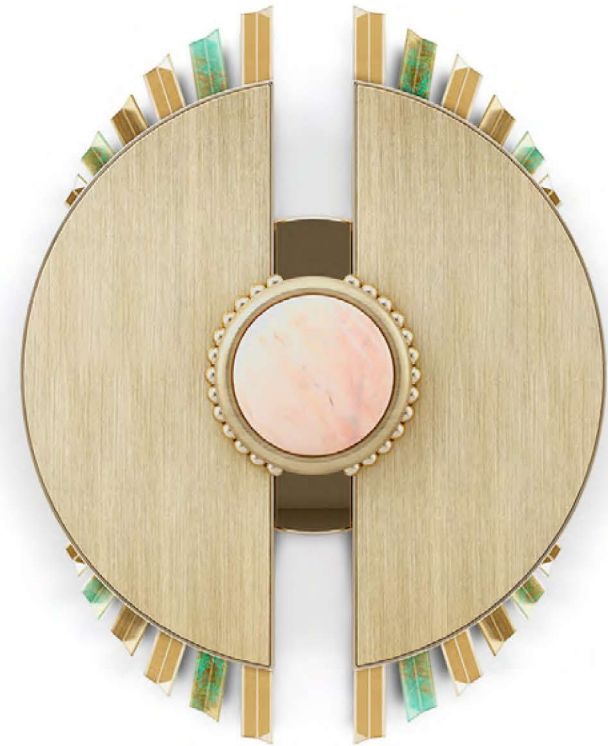

PALM WALL LAMP

nature collection

Reminding us of dense forests, tropical plants are a sight to be seen in various places around the world. Famous for its exotic leaves and inspiring Creativemary to take the joy of nature to your room, the fan palm tree is enormously sensitive and kind. With a circular-shaped structure, its silhouette is expanded through uneven oxidized, aged brushed and polished brass stripes, as if they're dancing to a windy song. Giving it a sophisticated touch, the center is in pink Estremoz with little spheres of polished brass surrounding it.

MATERIALS & FINISHES

Structure Polished, aged brushed and oxidized brass
Detail in Pink Estremoz marble

MEASURES

WIDTH	30 cm	11,8"
DEPTH	10 cm	3,9"
HEIGHT	39 cm	15,4"